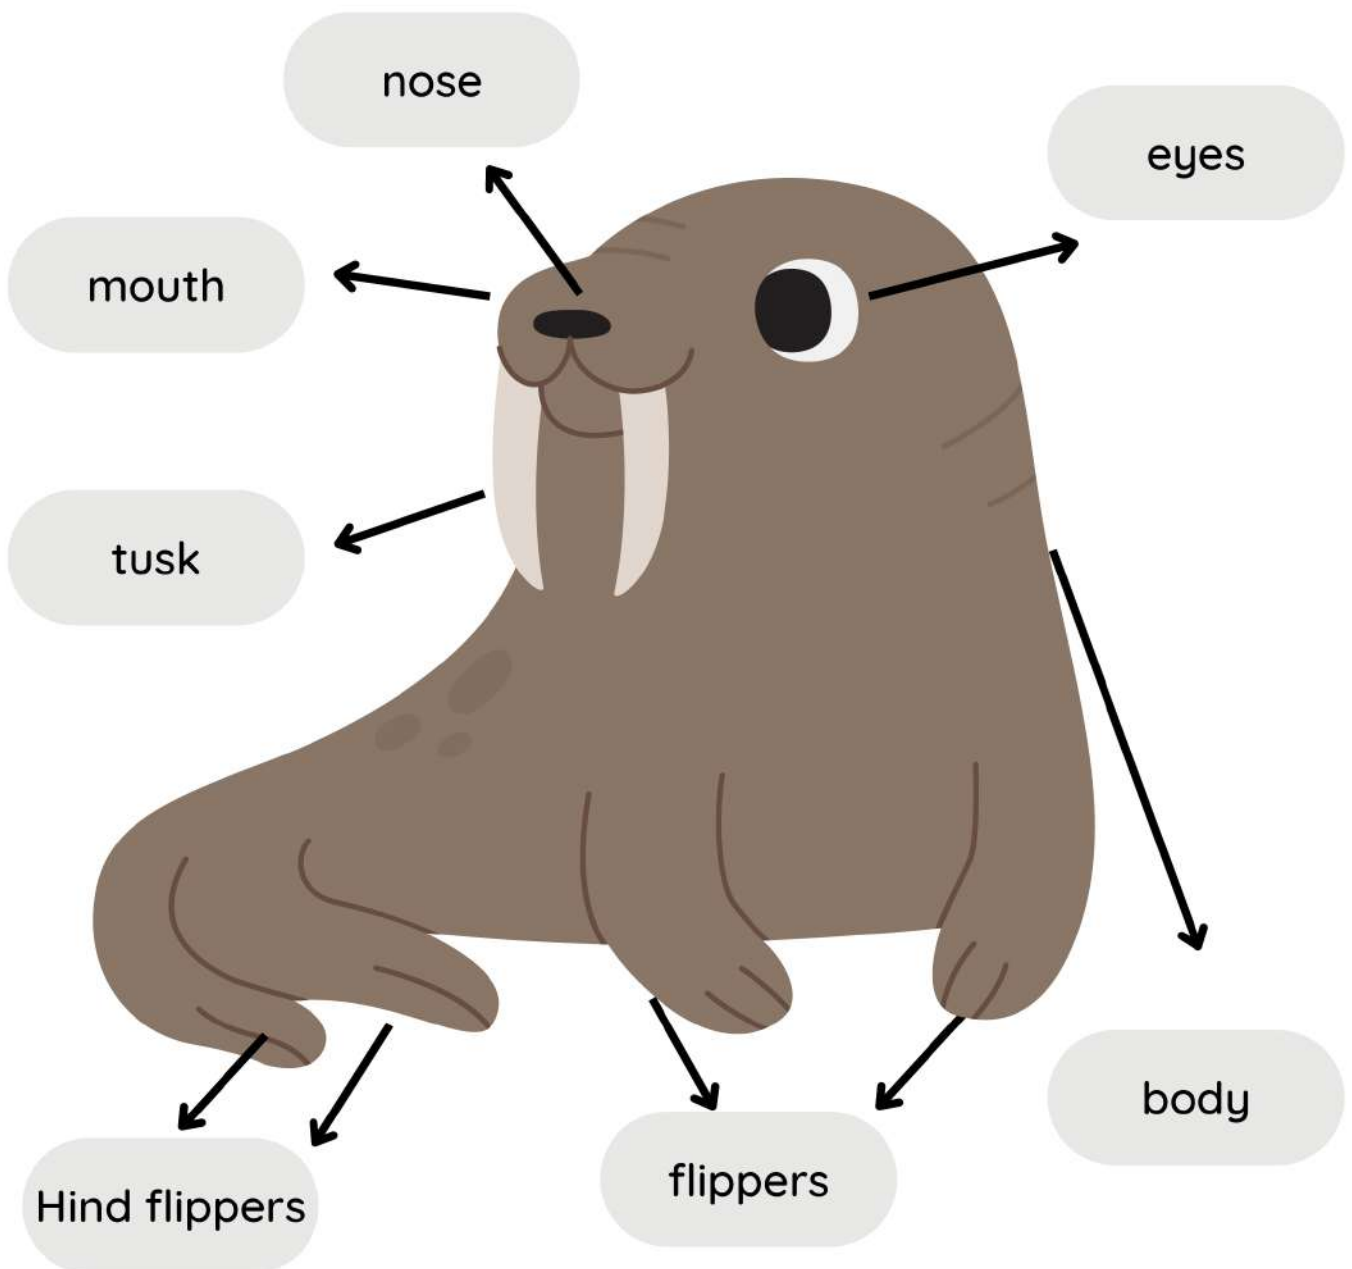

# WALRUS FACTS

- The walrus is a large marine mammal found in the Arctic seas.
- It has long tusks and a wrinkled appearance. Their thick layer of blubber to keep them warm and protects them from the Arctic cold.

- Walrus' diet consists of mostly clams and mussels and sometimes fish and small seals.
- A male walrus can grow upto 12 feet and weigh nearly 1700 kgs!
- Walruses are social animals and can often be found in large groups, known as herds, on ice floes and beaches.

# WALRUS

Write the body parts of the walrus.

tusk - flipper - nose - eye - body

# WALRUS

Write the body parts of the walrus.